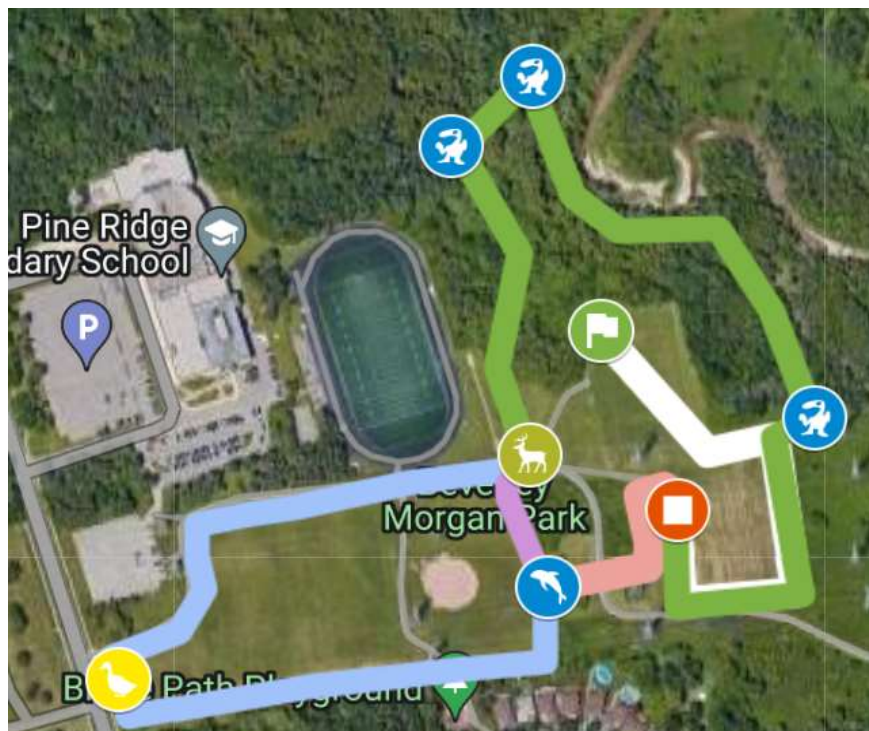

LOSSA XC 2024 - Map & Schedule

Novice: 1x(Start-Finish) + 2x(Dolphin-Duck-Deer-Monsters-Finish)

Junior: 1x(Start-Finish-Dolphin-Deer-Monsters-Finish) + 2x(Dolphin-Duck-Deer-Monsters-Finish)

Senior: 1x(Start-Finish) + 3x(Dolphin-Duck-Deer-Monsters-Finish)

-  Start
-  Finish
-  Dolphin
-  Duck
-  Deer
-  Monster 1
-  Monster 2
-  Monster 3 - Forest exit

930-1030am Registration

1045am Coaches Meeting

11am Novice & Para Girls 4k

1135am Novice & Para Boys 4k

1210pm Junior Girls 5k

1255pm Junior Boys 5k

140pm Senior Girls 6k

230pm Senior Boys 6k

315pm Awards